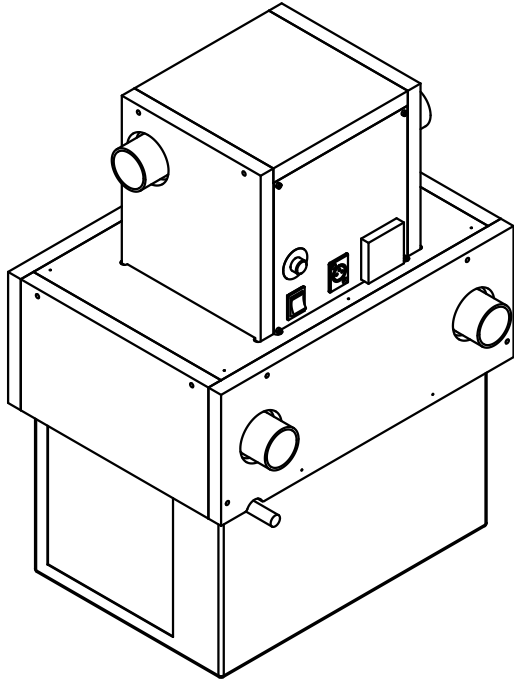

iceCUBe Dimensions

TOP

T.F.L

LEFT

distance to wall >300 mm

distance to wall >300 mm

FRONT

Weight: 37 kg (w/o ducting)