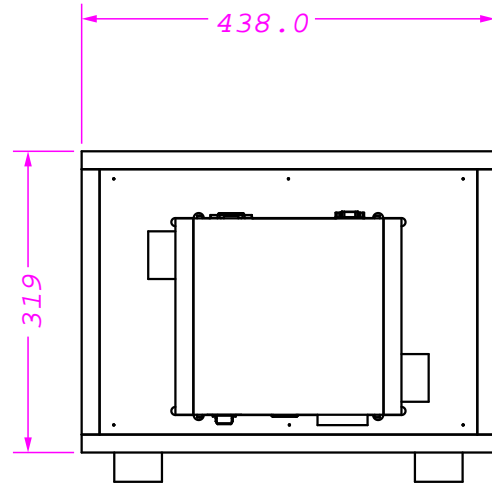

iceCUBe Dimensions

TOP

T.F.L

LEFT

distance to wall >300 mm

distance to wall >300 mm

FRONT

Weight: 37 kg (w/o ducting)