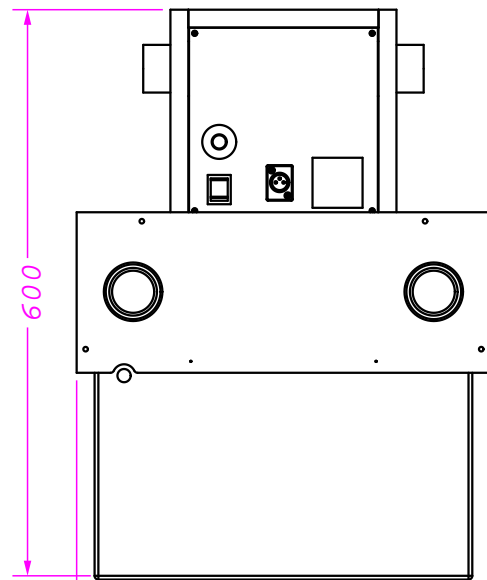

iceCUBe Dimensions

TOP

T.F.L

LEFT

distance to wall >300 mm

distance to wall >300 mm

FRONT

Weight: 37 kg (w/o ducting)